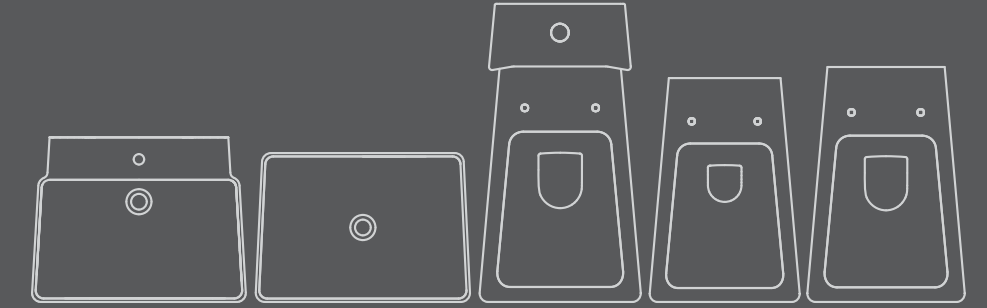

zela

Designed by ClaudioPapa