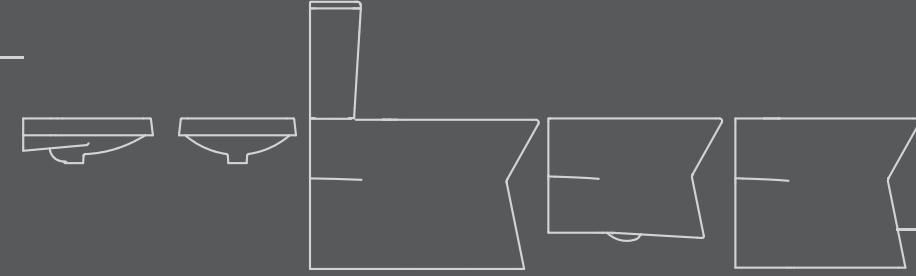

67611
Batarya Delikli Tezgah Üstü Lavabo /
Bowl Washbasin With Tap Hole