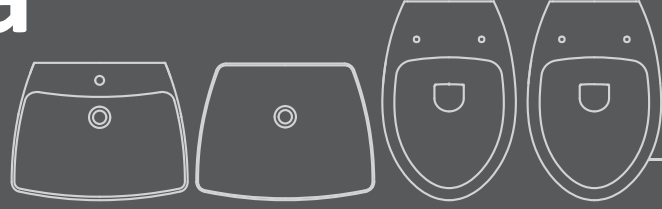

finikia

Designed by ClaudioPapa